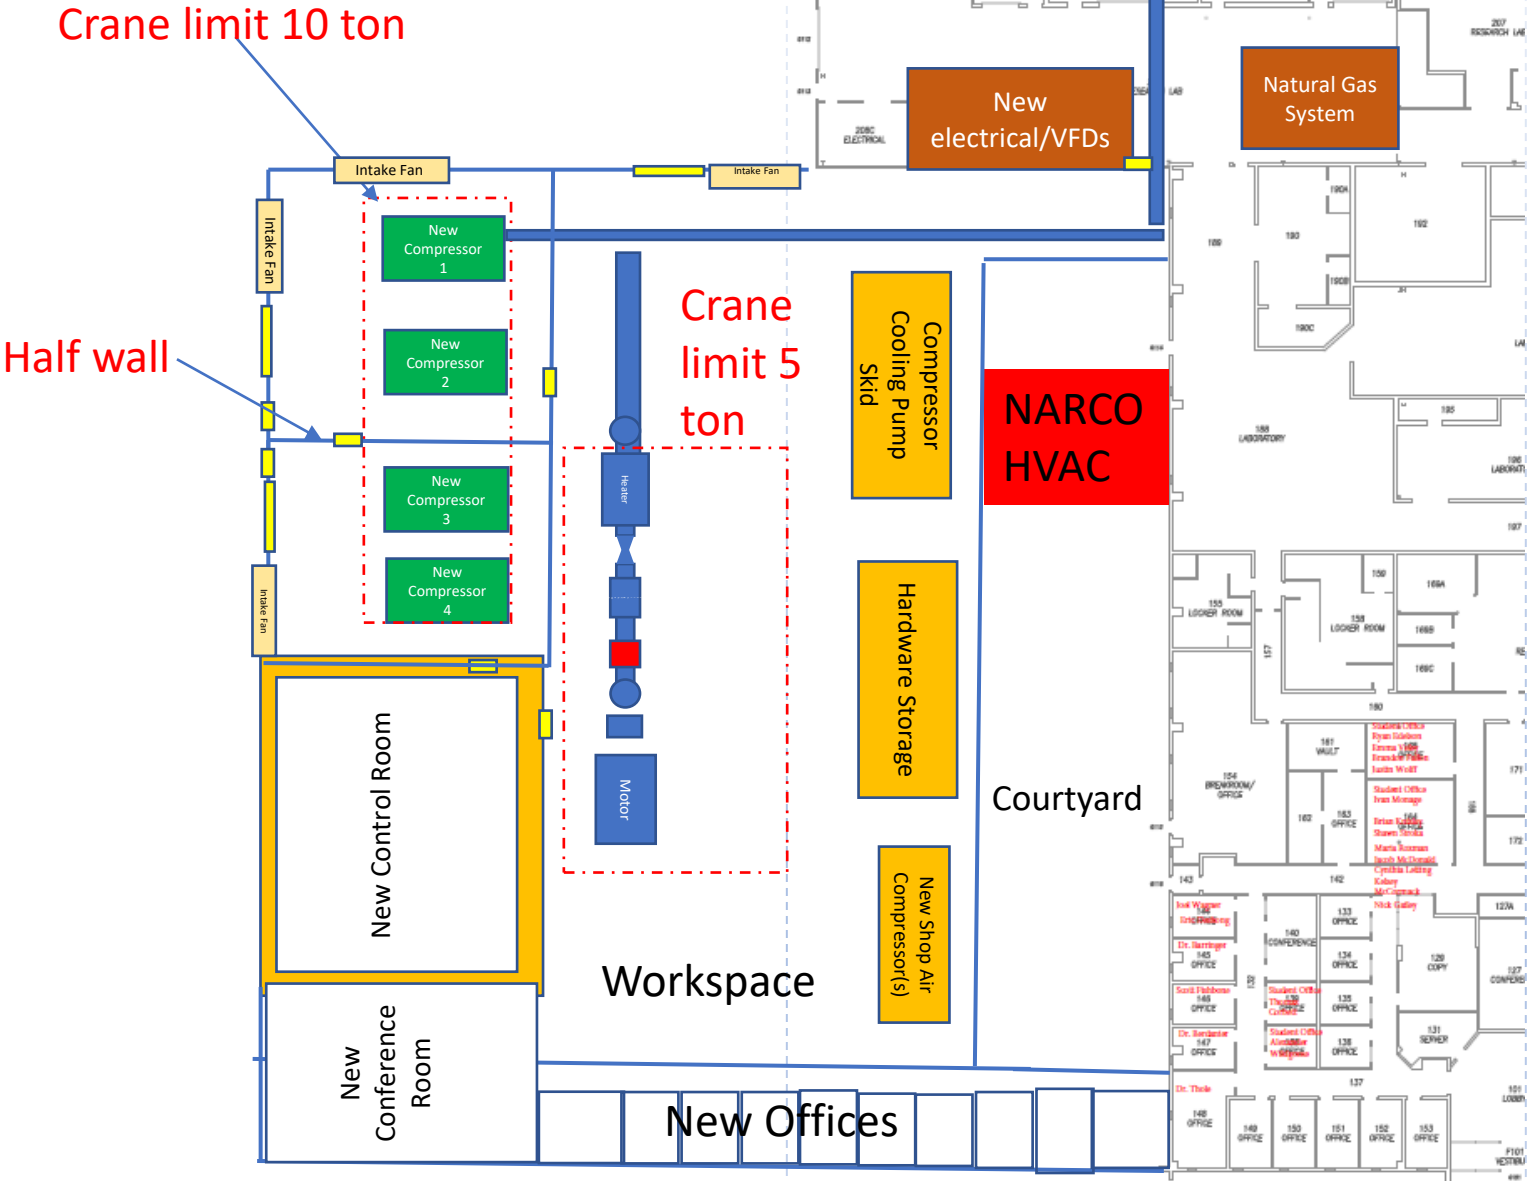

START+ With Offices Option