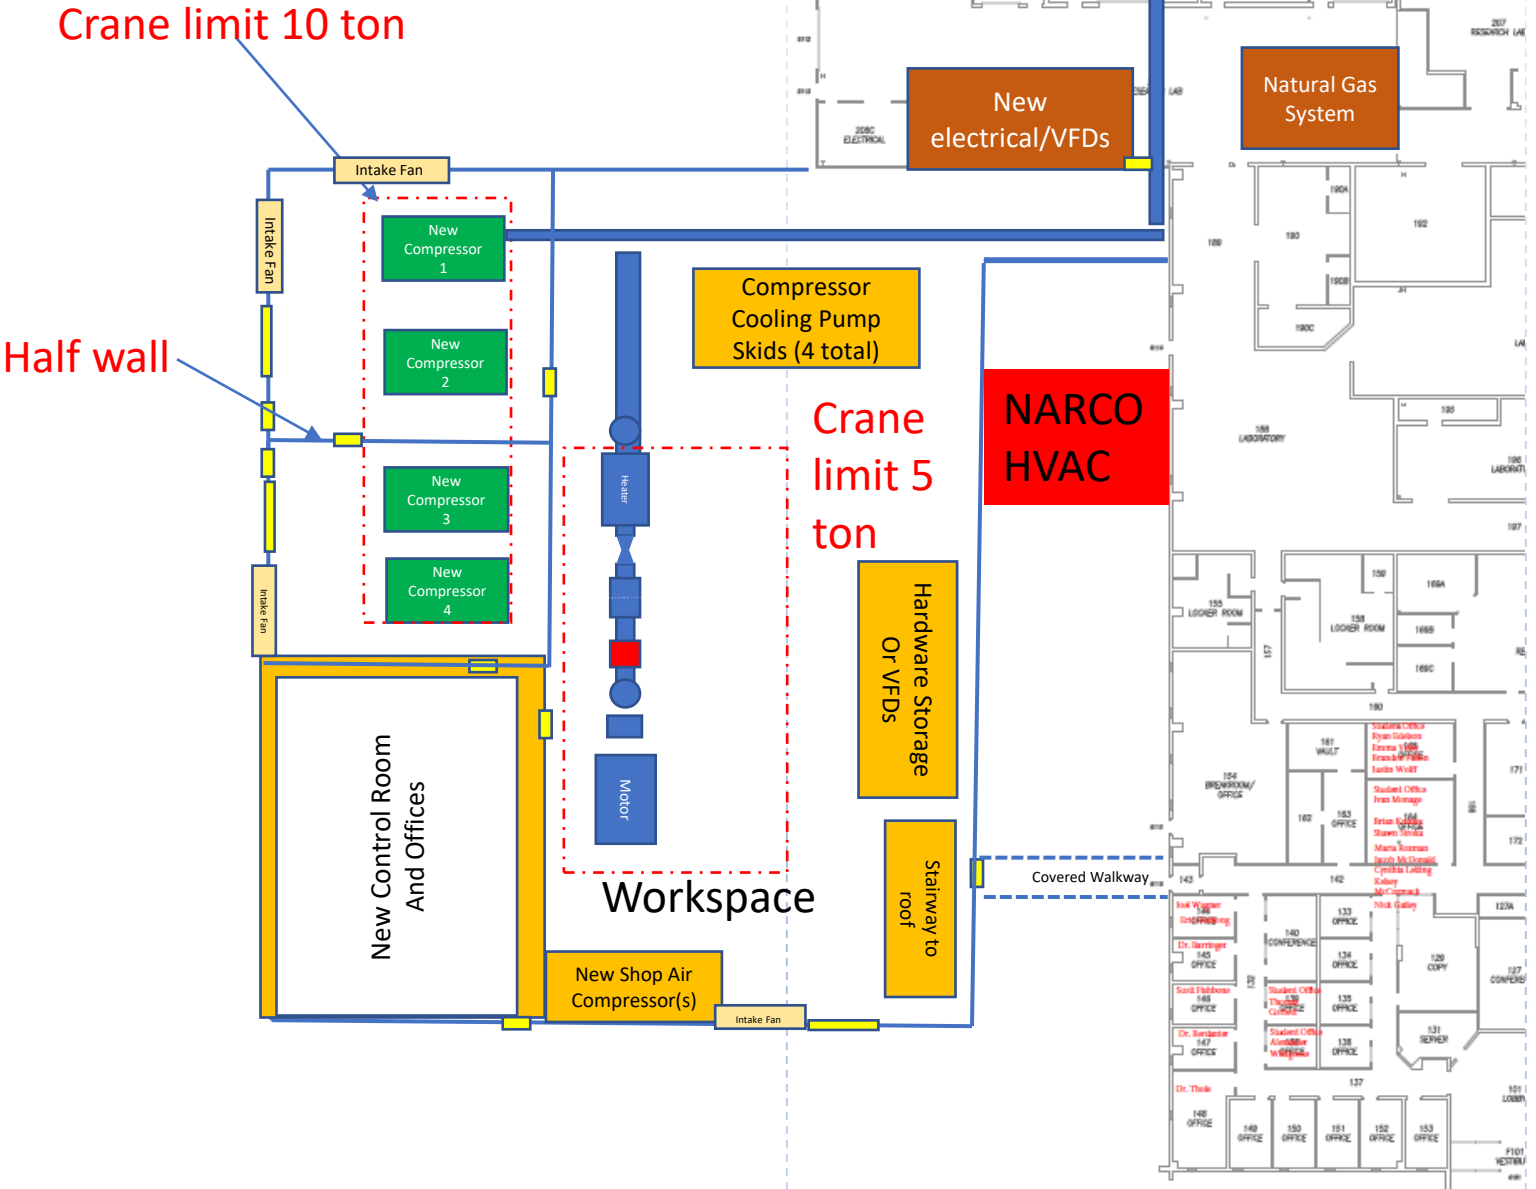

# START+ Plot Plan – Target 15,000 SF

# START+ Roof Equipment