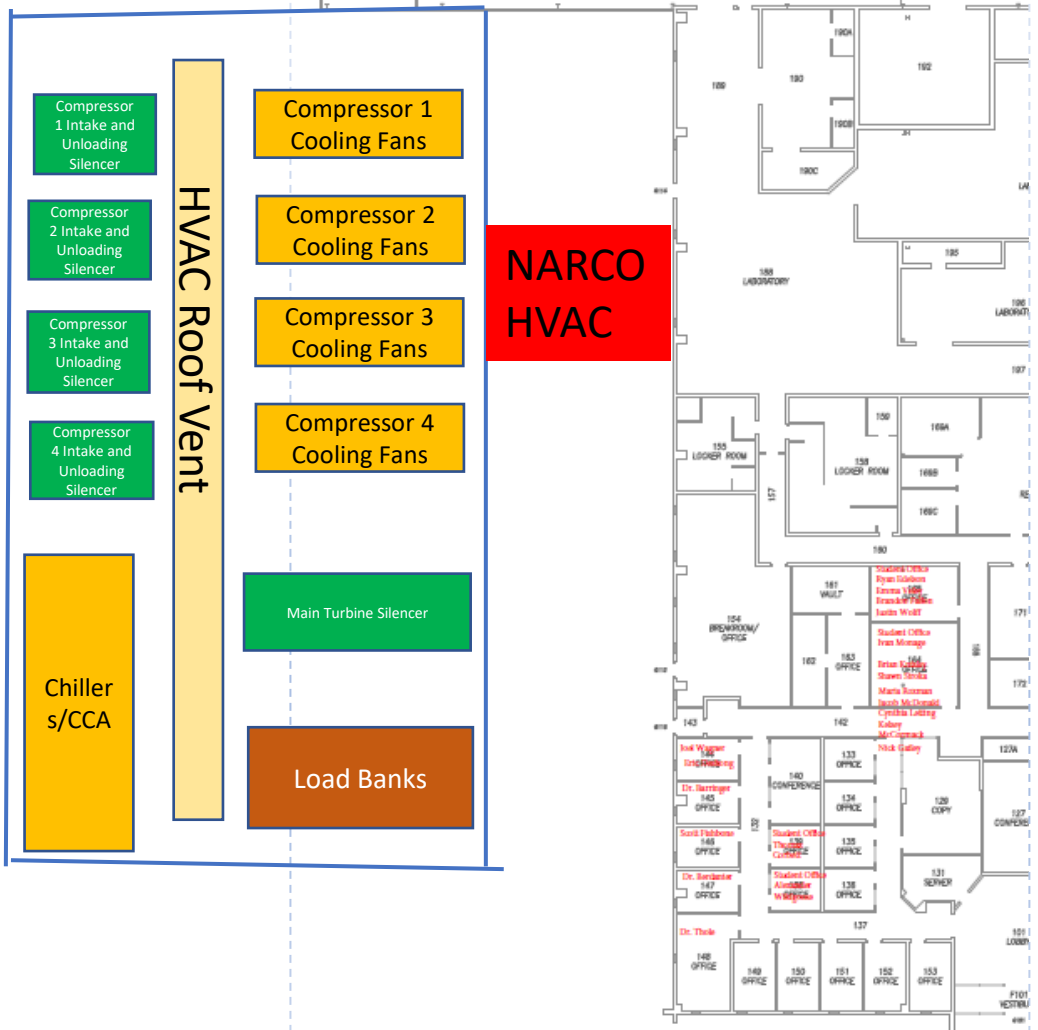

# START+ Plot Plan – Target 15,000 SF

# START+ Roof Equipment